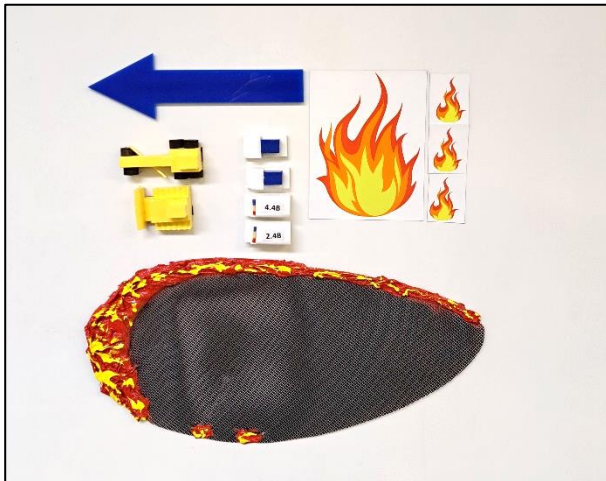

Whiteboard

These magnetic items are used to produce clearer images while reducing time spent drawing and cleaning whiteboards.

Item	Quantity
Agency specific appliance - Medium Tanker	1
Agency specific appliance – Heavy Tanker	1
Farm firefighting unit <u>or</u> Agency specific Light Tanker	2
Wind direction arrow (large)	1
Fire shape	1
Fire image – single large fire	1
Fire image – smaller spot fire	3
Bulldozer	1
Grader	1